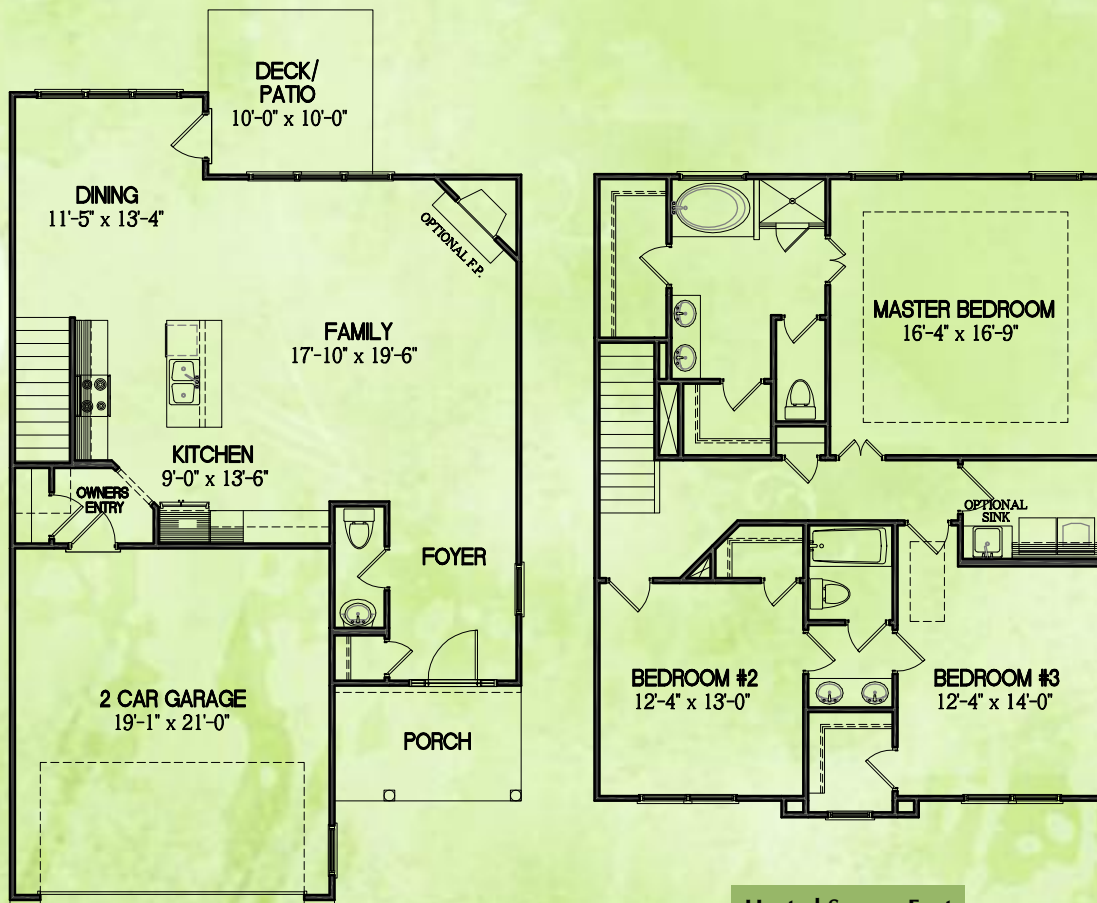

The Montgomery

3 Bedroom/2.5 Baths

Heated Square Feet
2,002*

* Rendering is artist's representation and is subject to change. Floorplan is approximate and subject to change. 8/14/09