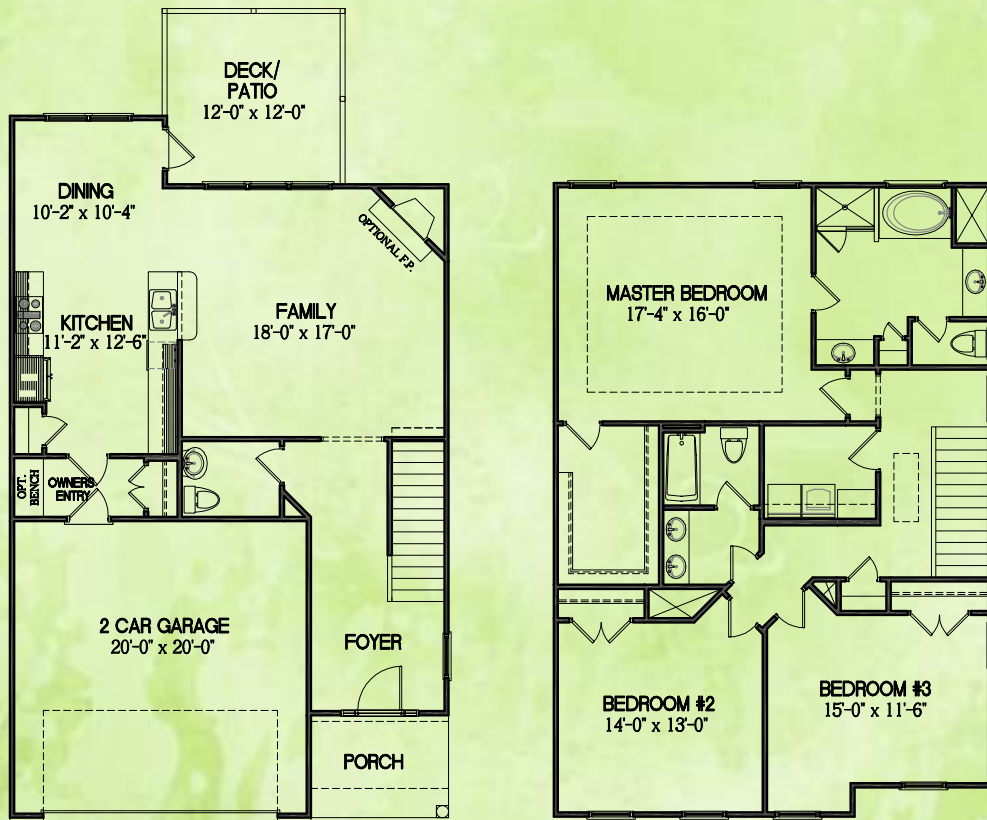

**Keystone
CROSSING**

The Lexington

3 Bedroom/2.5 Baths

**Heated Square Feet
2,108***

** Rendering is artist's representation and is subject to change. Floorplan is approximate and subject to change. 8/14/09*