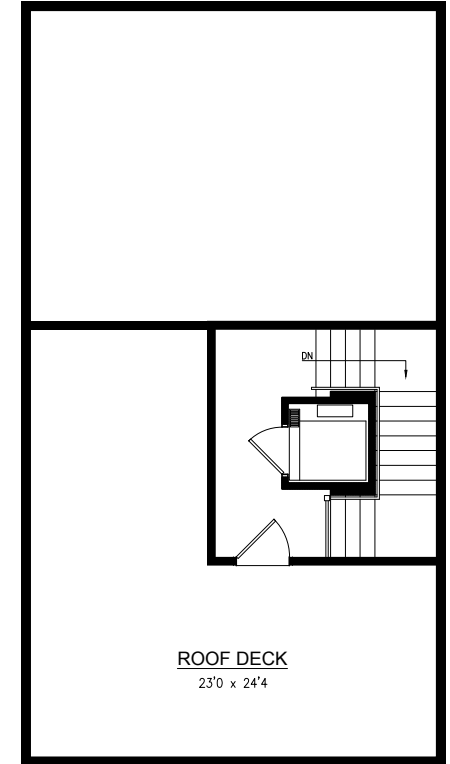

THE MASSEY

The Byrum II

Byrum II / Interior Unit
3-4 Bedroom & 3.5 Bath
2,709 Heated Sq Ft
345 Sq Ft Roof Deck

1st Floor

2nd Floor

3rd Floor

Roof Level