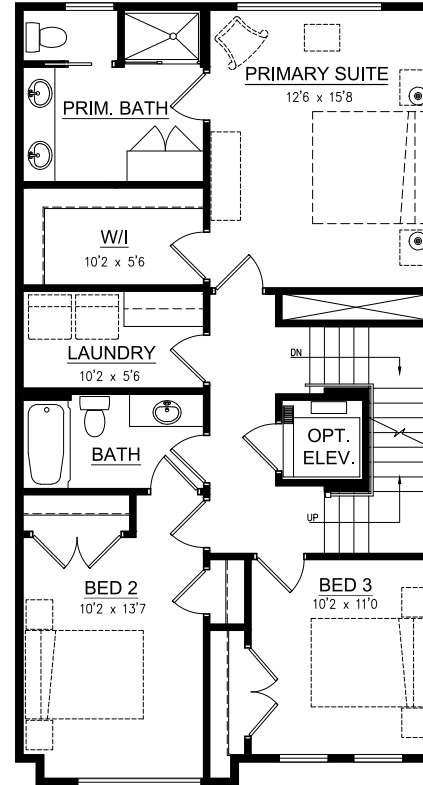

THE MASSEY

The Byrum II

Byrum II / Interior Unit
3-4 Bedroom & 3.5 Bath
2,709 Heated Sq Ft
345 Sq Ft Roof Deck

1st Floor

2nd Floor

3rd Floor

Roof Level