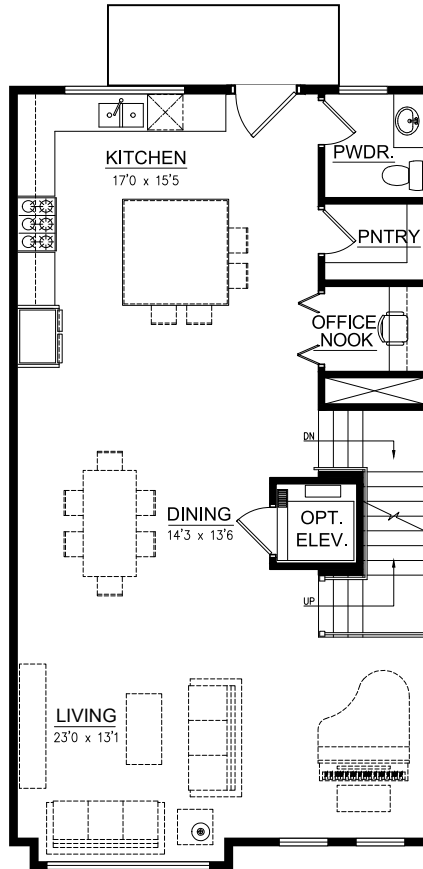

THE MASSEY

The Byrum II

Byrum II / Interior Unit
3-4 Bedroom & 3.5 Bath
2,709 Heated Sq Ft
345 Sq Ft Roof Deck

1st Floor

2nd Floor

3rd Floor

Roof Level