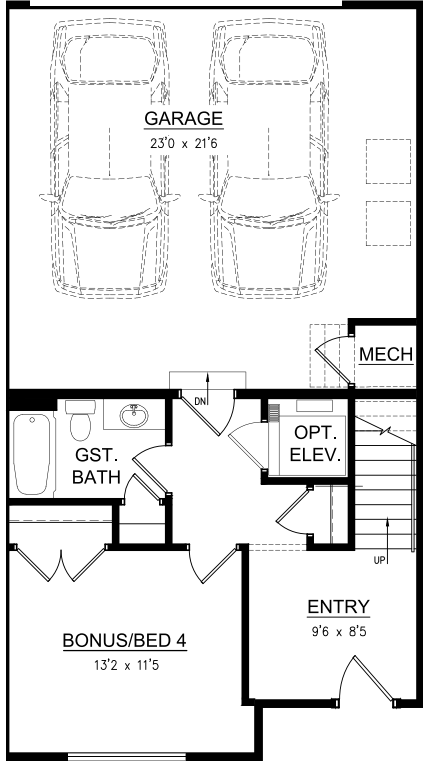

THE MASSEY

The Byrum II

Byrum II / Interior Unit
3-4 Bedroom & 3.5 Bath
2,709 Heated Sq Ft
345 Sq Ft Roof Deck

1st Floor

2nd Floor

3rd Floor

Roof Level