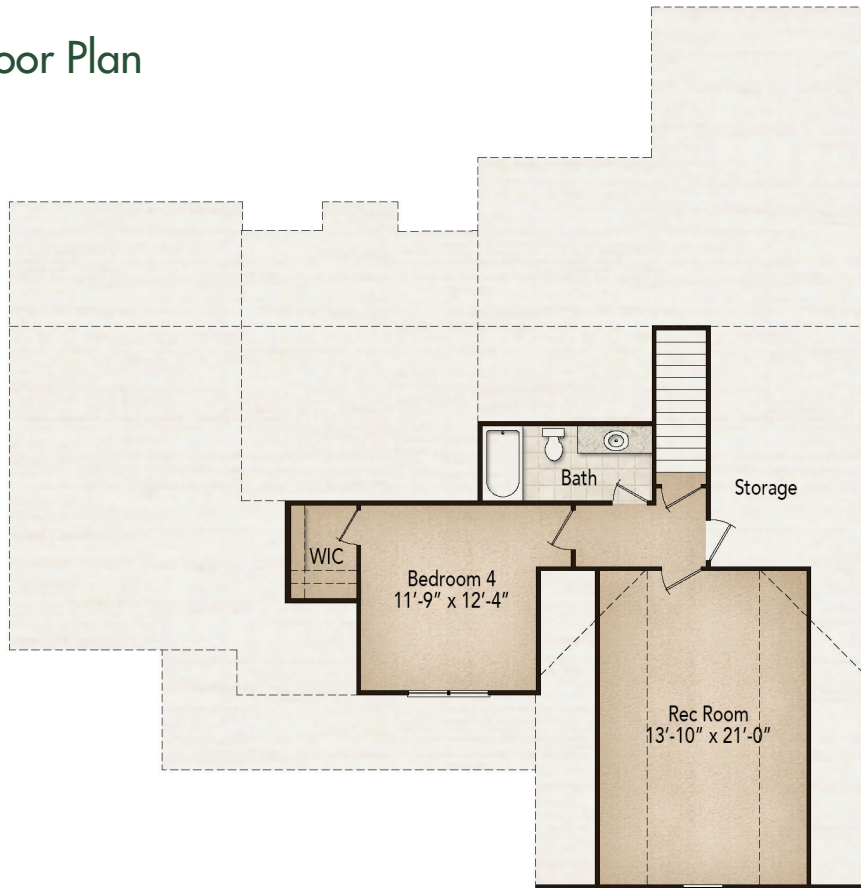

Cedar Ridge

THE JASMINE

Winslow Homes

2,490 heated sf, 4 BR / 3 BA

First Floor Plan

THE JASMINE
Winslow Homes
2,490 heated sf, 4 BR / 3 BA

Second Floor Plan

Because we are continually improving our product, we reserve the right to revise or substitute features, architectural details or materials. Illustrations are for discussion purposes only and are not part of a legal contract. Square footages and room sizes are approximate. 10/20