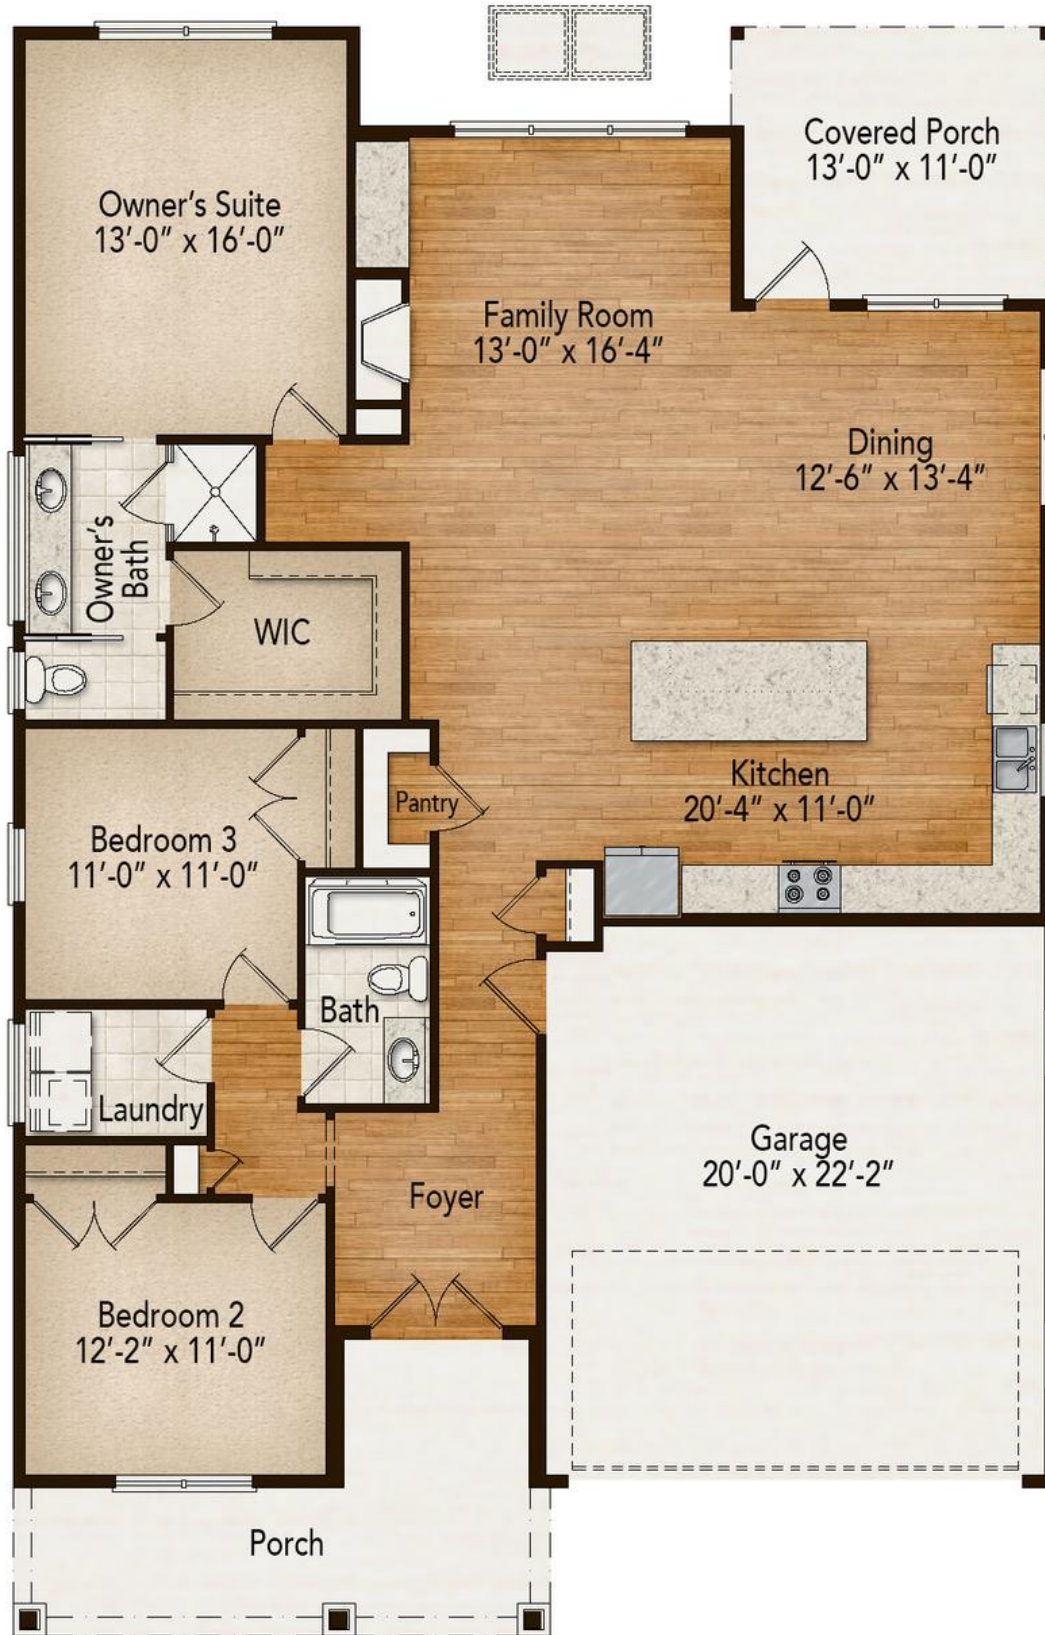

Cedar Ridge

THE MORGAN

Tingen Construction

1759 heated sf, 3 BR / 2 BA

Ranch Plan

THE MORGAN
Tingen Construction Co.

1759 heated sf, 3 BR / 2 BA

Because we are continually improving our product, we reserve the right to revise or substitute features, architectural details or materials. Illustrations are for discussion purposes only and are not part of a legal contract. Square footages and room sizes are approximate. 2/21