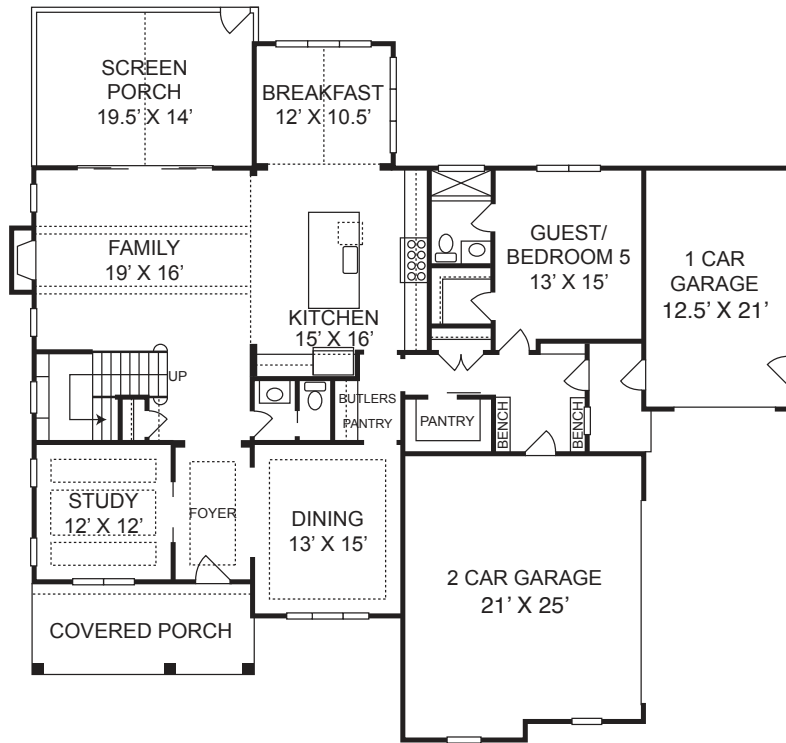

Poythress Construction Co., Inc.

The Lakes Edge