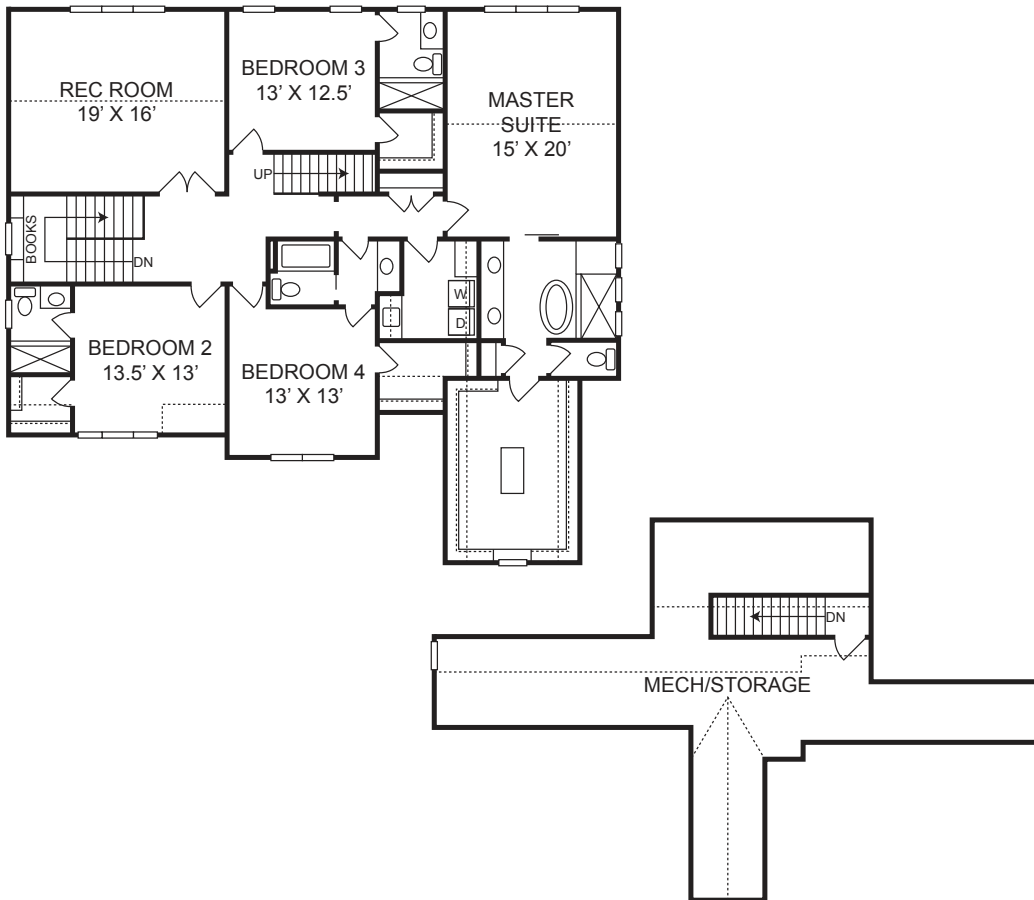

Poythress Construction Co., Inc.

The Lakes Edge