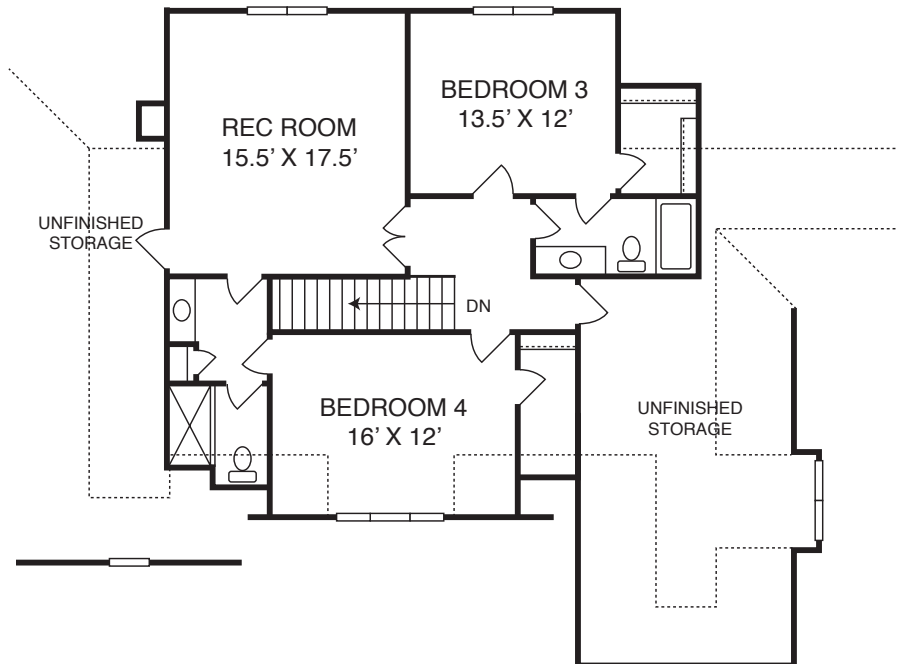

Poythress Construction Co., Inc.

The Farmington