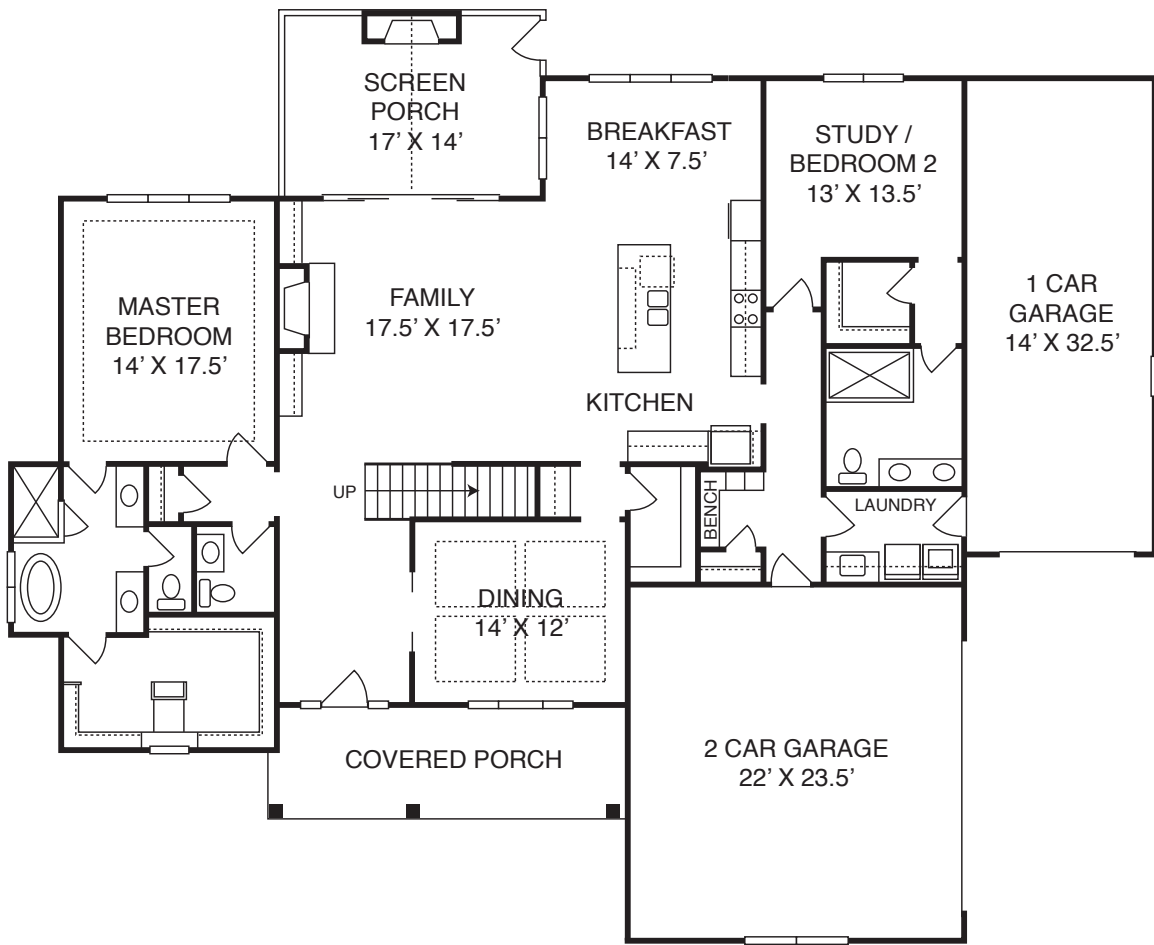

Poythress Construction Co., Inc.

The Farmington