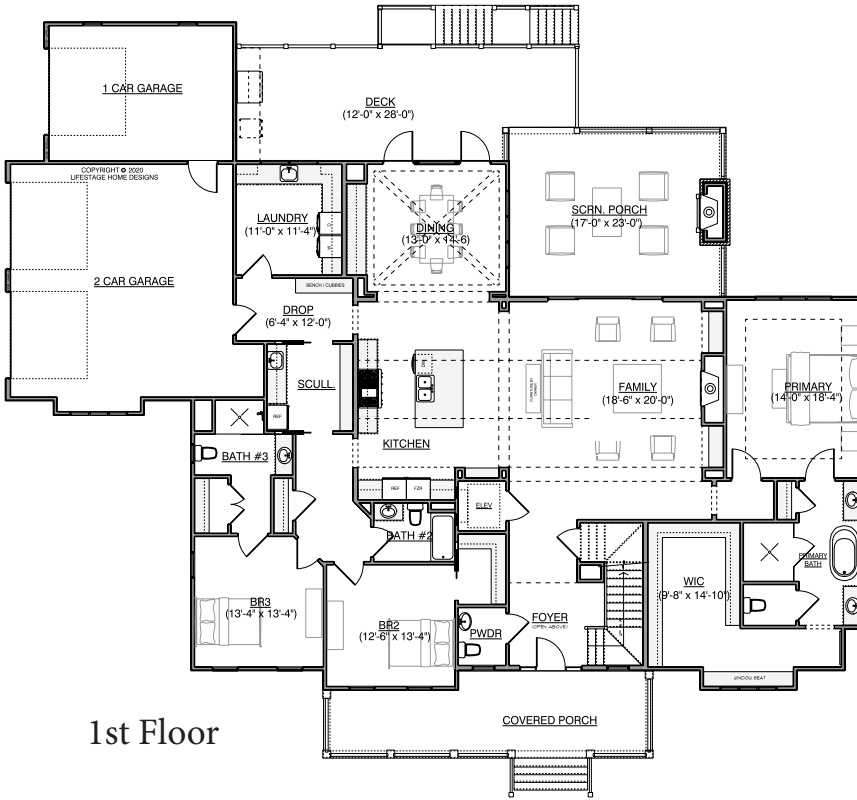

# RIVERSTONE ESTATES

1st Floor

Oak Grove Farmhouse	
NAME	AREA
1st FLOOR (HTD)	3078 sq ft.
2nd FLOOR (HTD)	1016 sq ft.
TOTAL (HTD)	4094 sq ft.
BASEMENT (UNF)	1067 sq ft.
GARAGE	918 sq ft.
DECKS & PORCHES	678 sq ft.
SCREENED PORCH	400 sq ft.
PATIO	393 sq ft.