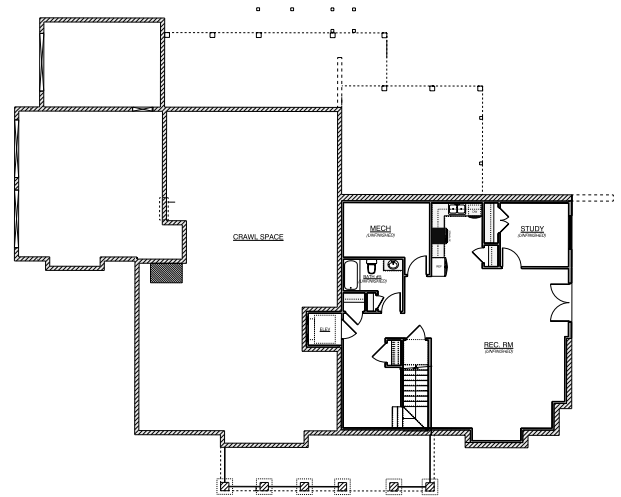

# RIVERSTONE ESTATES

1st Floor

Oak Grove Farmhouse	
NAME	AREA
1st FLOOR (HTD)	3078 sq ft.
2nd FLOOR (HTD)	1016 sq ft.
TOTAL (HTD)	4094 sq ft.
BASEMENT (UNF)	1067 sq ft.
GARAGE	918 sq ft.
DECKS & PORCHES	678 sq ft.
SCREENED PORCH	400 sq ft.
PATIO	393 sq ft.

2nd Floor

Basement

**FMB**  
FONVILLE MORISEY BAREFOOT

By Appointment  
Kerrie Bornkessel • 919.926.5563  
[RiverstoneEstatesLiving.com](http://RiverstoneEstatesLiving.com)

**RIVERSTONE**  
ESTATES

Floorplan, dimensions and specifications are approximate, may vary and are subject to change without notice.