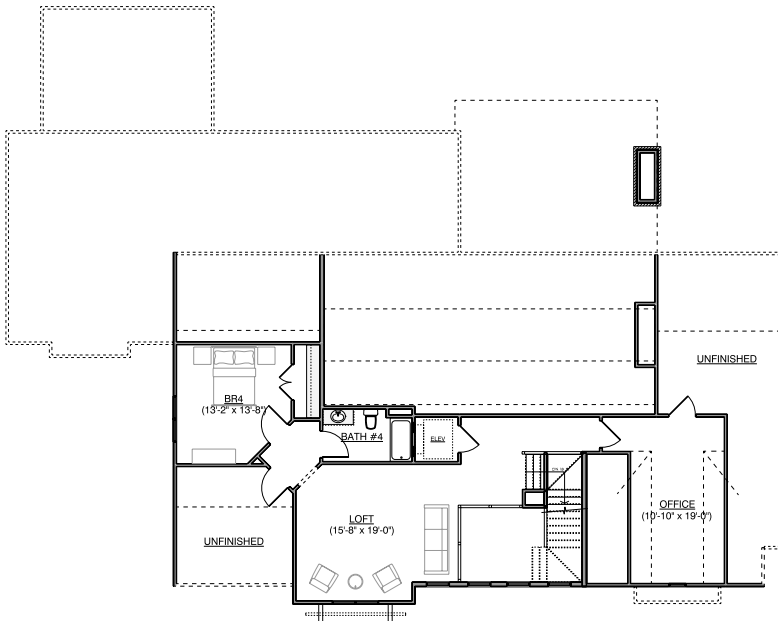

# RIVERSTONE ESTATES

1st Floor

Oak Grove Farmhouse	
NAME	AREA
1st FLOOR (HTD)	3078 sq ft.
2nd FLOOR (HTD)	1016 sq ft.
TOTAL (HTD)	4094 sq ft.
BASEMENT (UNF)	1067 sq ft.
GARAGE	918 sq ft.
DECKS & PORCHES	678 sq ft.
SCREENED PORCH	400 sq ft.
PATIO	393 sq ft.