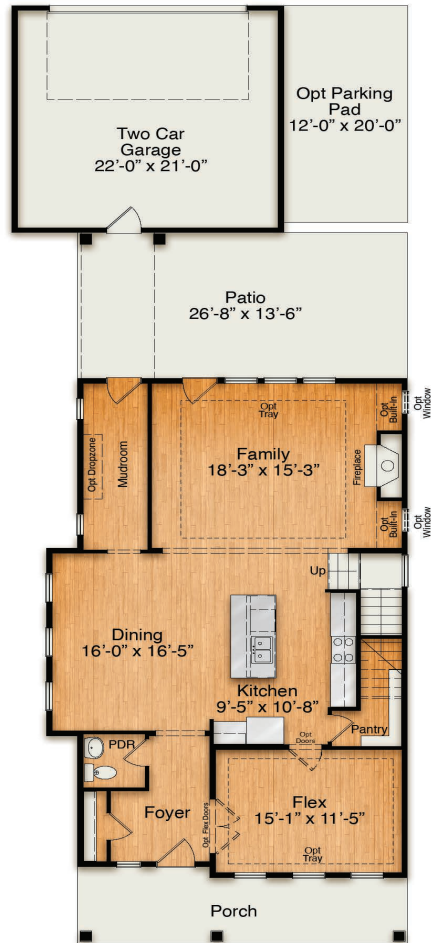

EAST & MASON

The Wisteria

MASON WALK

Modern Farmhouse

Coastal Craftsman

Country Chic

Stick

Modern Farmhouse Elevation

Coastal Craftsman Elevation

Country Chic Elevation

Stick Elevation

First Floor

Optional Covered Porch in lieu of Patio

Optional Sliding Glass Door at Family

Modern Farmhouse Elevation

Coastal Craftsman Elevation

Country Chic Elevation

Stick Elevation

Dual Vanity at Hall Bath

Second Floor