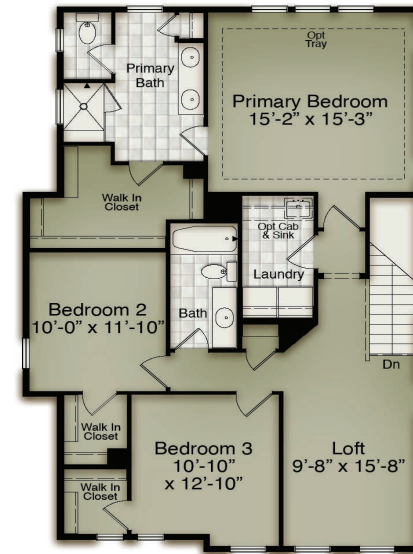

EAST & MASON

The Wisteria

MASON WALK

Modern Farmhouse

Coastal Craftsman

Country Chic

Stick

Modern Farmhouse Elevation

Coastal Craftsman Elevation

Country Chic Elevation

Stick Elevation

First Floor

Optional Covered Porch in lieu of Patio

Optional Sliding Glass Door at Family

Modern Farmhouse Elevation

Coastal Craftsman Elevation

Country Chic Elevation

Stick Elevation

Dual Vanity at Hall Bath

Second Floor