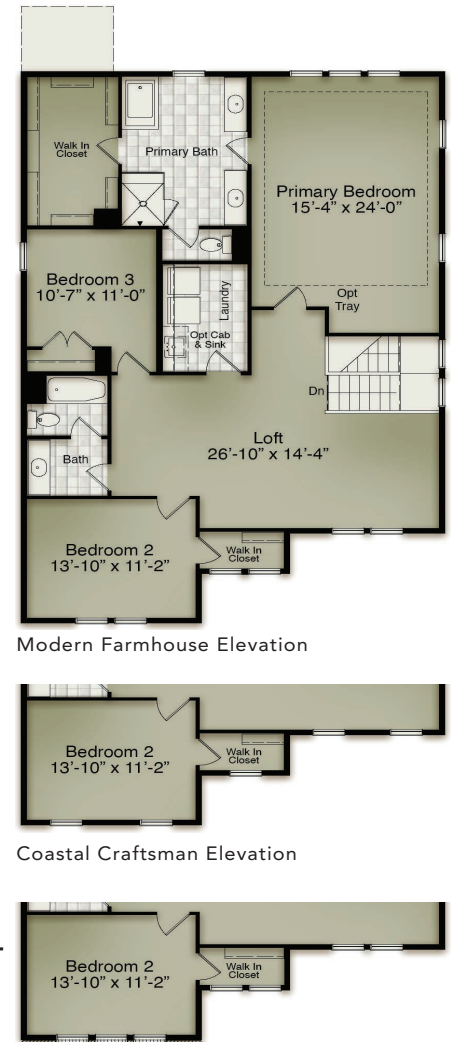

EAST & MASON

The Cypress MASON WALK

Modern Farmhouse

Coastal Craftsman

Country Chic

EastandMason.com | EastandMason@FMBnewhomes.com

All plans, details, and renderings are approximate and subject to change. Illustrations may not represent finished details. 04/24

Coastal Craftsman Elevation

Country Chic Elevation

First Floor

Modern Farmhouse Elevation

Opt. Freestanding Tub

Dual Vanity at Hall Bath

Modern Farmhouse Elevation

Coastal Craftsman Elevation

Country Chic Elevation

Second Floor