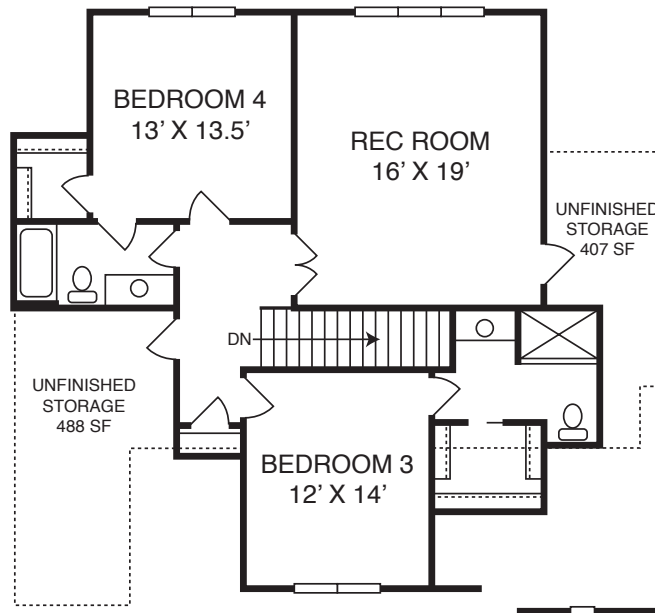

Poythress Construction Co., Inc.

The Brooks