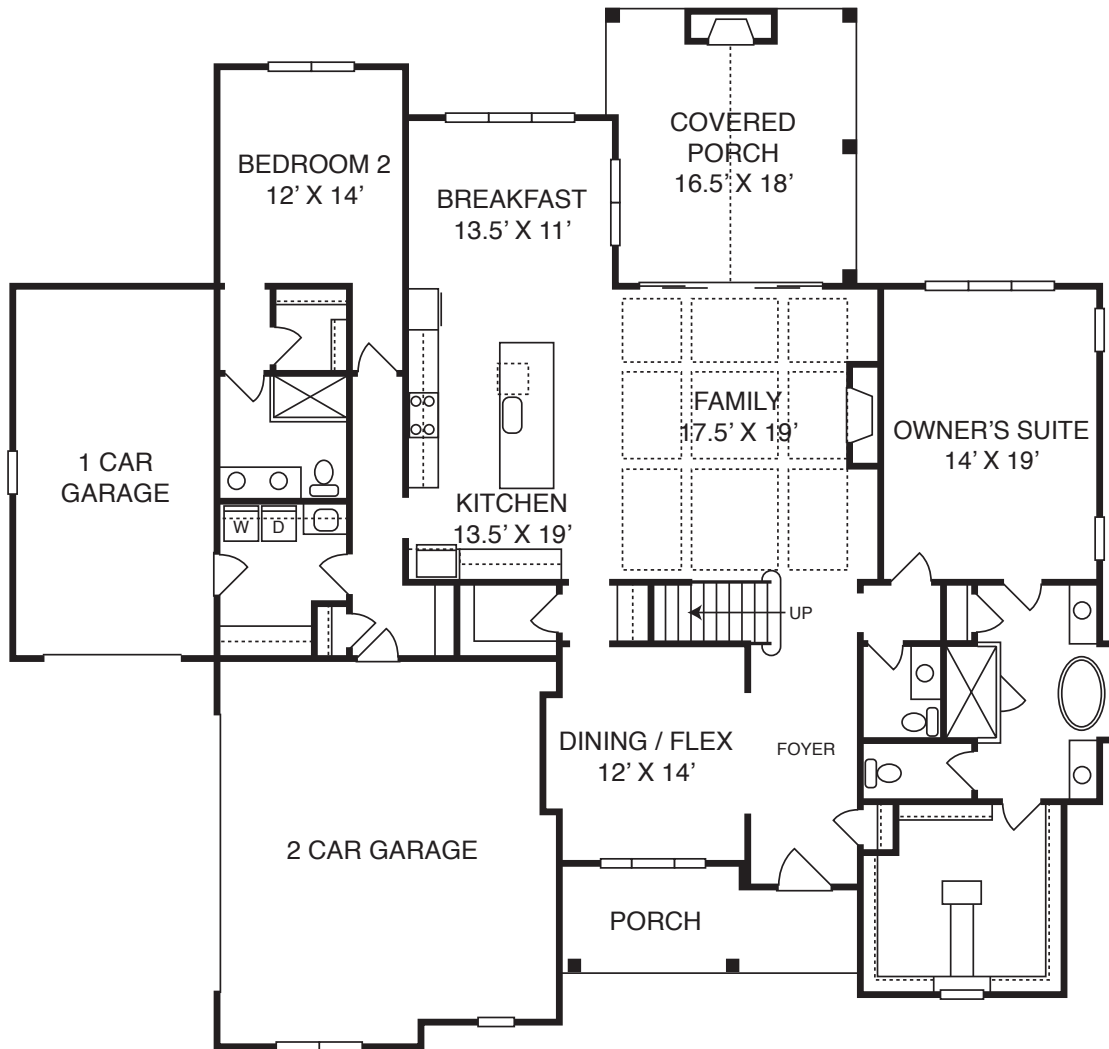

Poythress Construction Co., Inc.

The Brooks