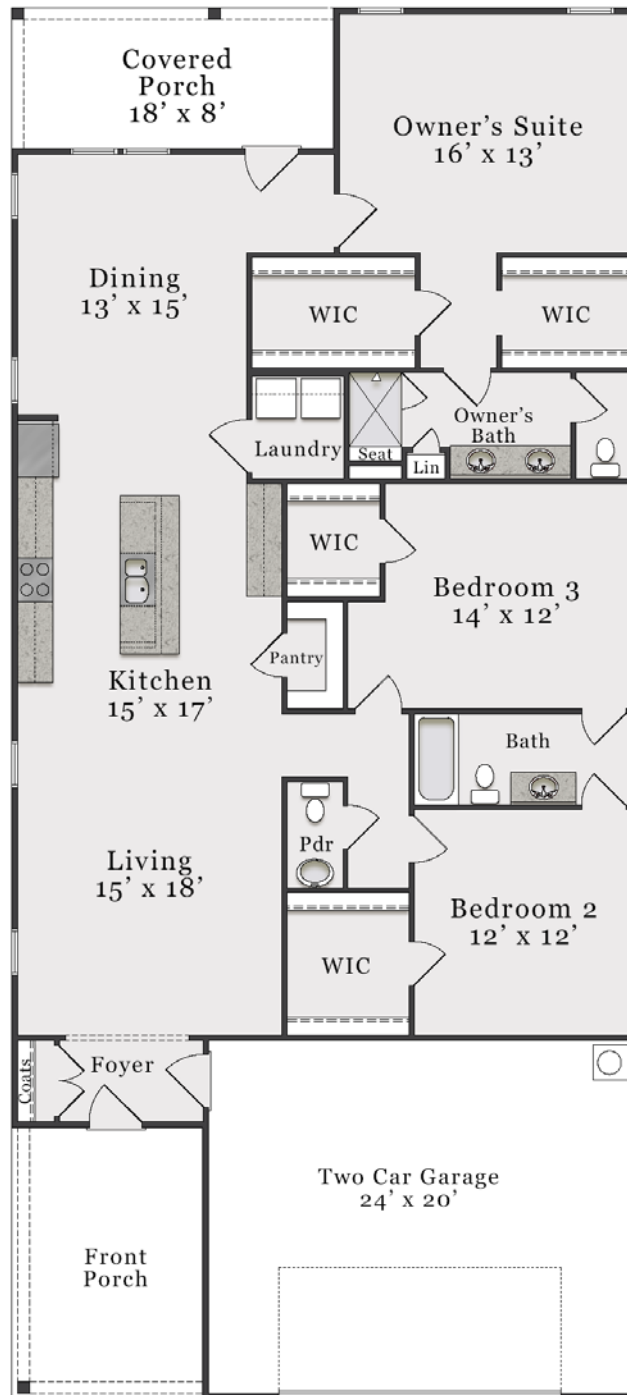

The Hickory

Bedrooms: 3
Baths: 2.5

1,993 sq. ft.

1,993 sq. ft.

1,993 sq. ft.

1,993 sq. ft.

A PERCENTAGE OF EVERY HOME SOLD GOES TO SUPPORT ALZHEIMER'S RESEARCH AND CARE.

First Floor

The floorplan shown is the A elevation.
Other elevations are similar but may include minor layout and square footage differences.

Plan Options

Opt. Sunroom

Opt. Zero Entry Shower

Opt. Fireplace

Opt. Expanded Pantry