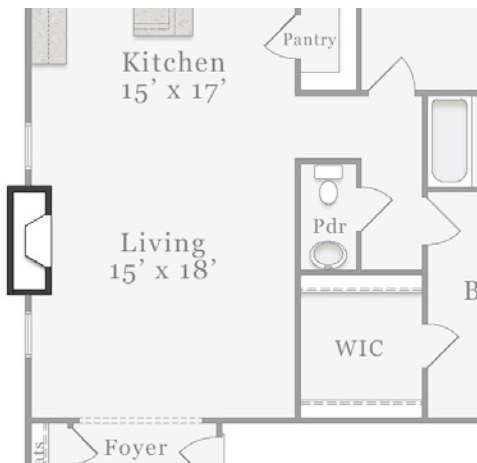

The Hickory

Bedrooms: 3
Baths: 2.5

1,993 sq. ft.

1,993 sq. ft.

1,993 sq. ft.

1,993 sq. ft.

A PERCENTAGE OF EVERY HOME SOLD GOES TO SUPPORT ALZHEIMER'S RESEARCH AND CARE.

First Floor

The floorplan shown is the A elevation.
Other elevations are similar but may include minor layout and square footage differences.

Plan Options

Opt. Sunroom

Opt. Zero Entry Shower

Opt. Fireplace

Opt. Expanded Pantry