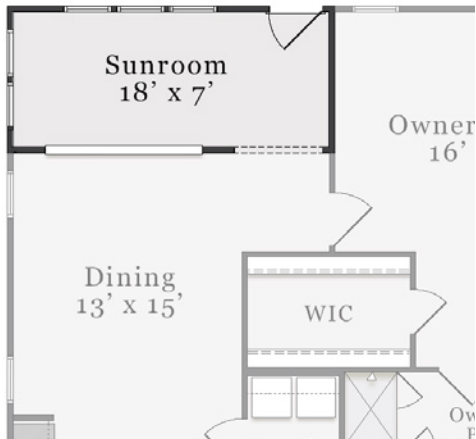

The Hickory

Bedrooms: 3
Baths: 2.5

1,993 sq. ft.

1,993 sq. ft.

1,993 sq. ft.

1,993 sq. ft.

A PERCENTAGE OF EVERY HOME SOLD GOES TO SUPPORT ALZHEIMER'S RESEARCH AND CARE.

First Floor

The floorplan shown is the A elevation.
Other elevations are similar but may include minor layout and square footage differences.

Plan Options

Opt. Sunroom

Opt. Zero Entry Shower

Opt. Fireplace

Opt. Expanded Pantry