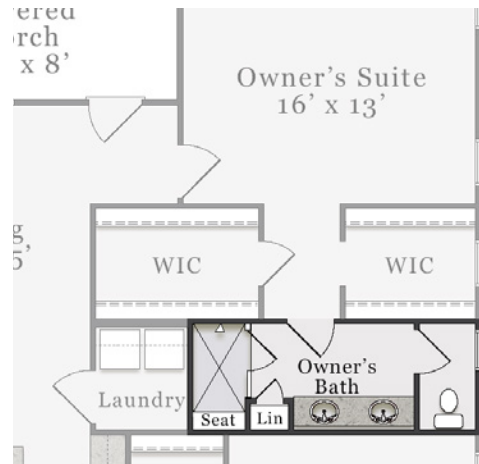

The Hickory

Bedrooms: 3
Baths: 2.5

1,993 sq. ft.

1,993 sq. ft.

1,993 sq. ft.

1,993 sq. ft.

A PERCENTAGE OF EVERY HOME SOLD GOES TO SUPPORT ALZHEIMER'S RESEARCH AND CARE.

First Floor

The floorplan shown is the A elevation.
Other elevations are similar but may include minor layout and square footage differences.

Plan Options

Opt. Sunroom

Opt. Zero Entry Shower

Opt. Fireplace

Opt. Expanded Pantry