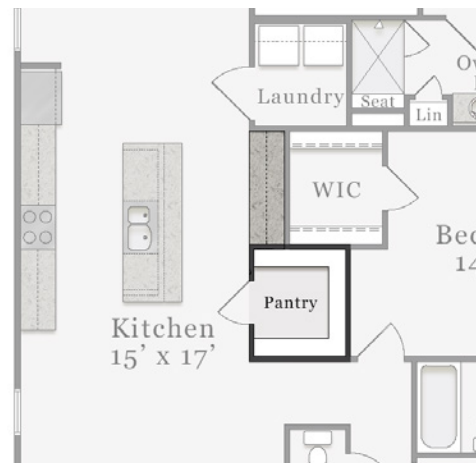

The Hickory

Bedrooms: 3
Baths: 2.5

1,993 sq. ft.

1,993 sq. ft.

1,993 sq. ft.

1,993 sq. ft.

A PERCENTAGE OF EVERY HOME SOLD GOES TO SUPPORT ALZHEIMER'S RESEARCH AND CARE.

First Floor

The floorplan shown is the A elevation.
Other elevations are similar but may include minor layout and square footage differences.

Plan Options

Opt. Sunroom

Opt. Zero Entry Shower

Opt. Fireplace

Opt. Expanded Pantry