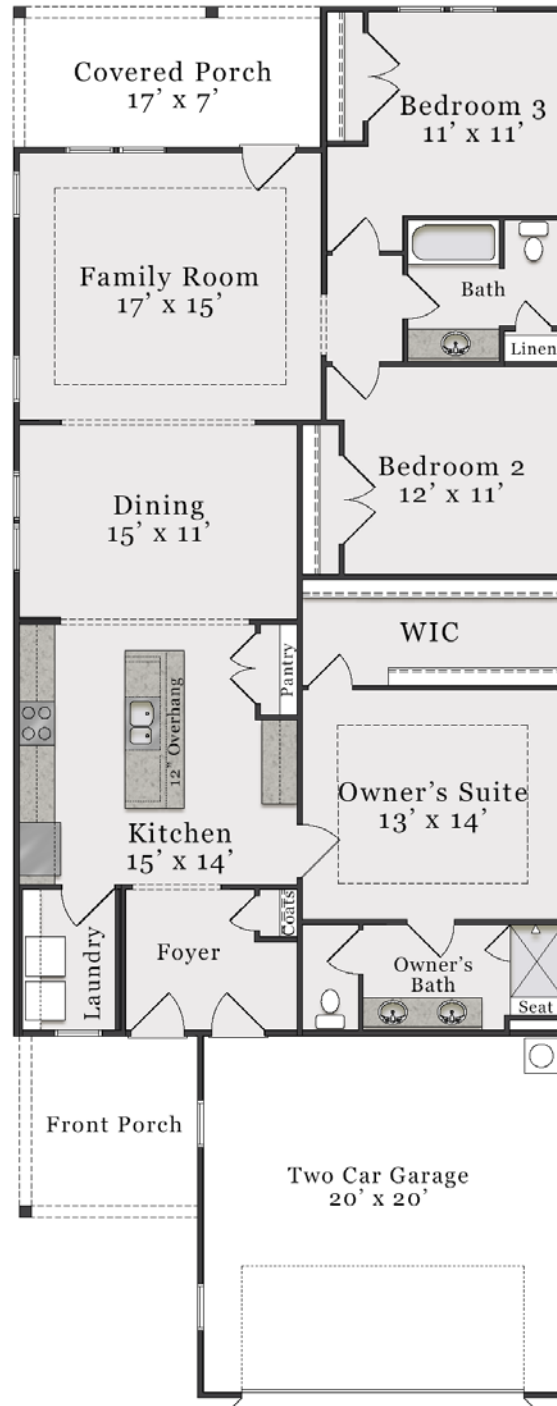

The Elm

Bedrooms: 3
Baths: 2

1,703 sq. ft.

1,703 sq. ft.

1,703 sq. ft.

1,703 sq. ft.

A PERCENTAGE OF EVERY HOME SOLD GOES TO SUPPORT ALZHEIMER'S RESEARCH AND CARE.

First Floor

The floorplan shown is the A elevation.
Other elevations are similar but may include minor layout and square footage differences.

Plan Options

Opt. Sunroom

Opt. Fireplace

Opt. Zero Entry Shower