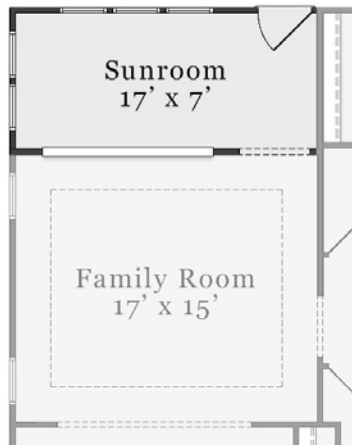

The Elm

Bedrooms: 3
Baths: 2

1,703 sq. ft.

1,703 sq. ft.

1,703 sq. ft.

1,703 sq. ft.

A PERCENTAGE OF EVERY HOME SOLD GOES TO SUPPORT ALZHEIMER'S RESEARCH AND CARE.

First Floor

The floorplan shown is the A elevation.
Other elevations are similar but may include minor layout and square footage differences.

Plan Options

Opt. Sunroom

Opt. Fireplace

Opt. Zero Entry Shower