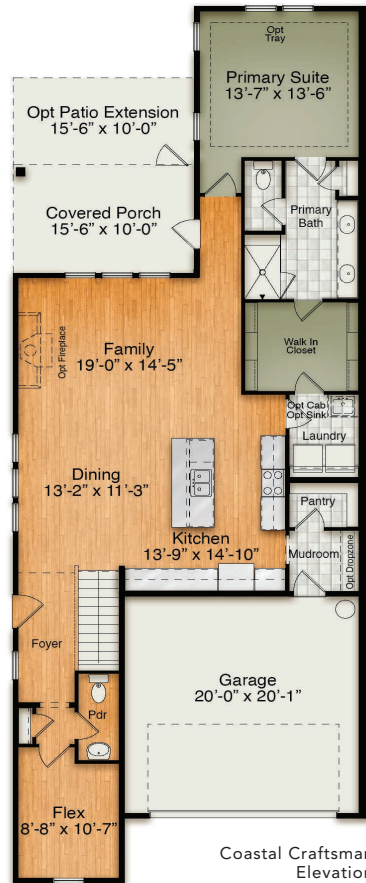

EAST & MASON

The Azalea

VILLAS ON THE LOOP

Coastal Craftsman

Country Chic

Stick

EAST & MASON

The Live Oak VILLAS ON THE LOOP

Optional Screened Porch in lieu of Covered Porch

Optional Sliding Glass Door at Family

First Floor

Optional Bedroom 4 with Full Bath and Storage

Optional Dual Vanity at Hall Bath

Second Floor